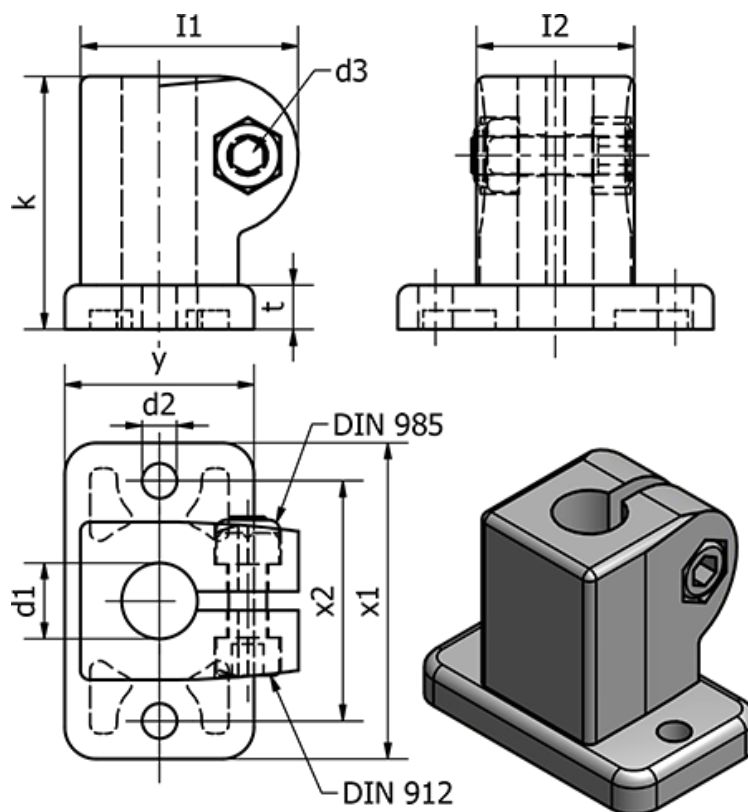

Article number: 201623B142NI

Description: E+G Swivel clamp - GN 162.3-B14-2-NI

Measures

Clamping kit for d3 = GN 911-M6-22

d1	= 14
d2	= 5.5
d3	= M6
I1	= 34.5
I2	= 25
k	= 40
t	= 7

Weight (g) = 185

x1	= 50
x2	= 38
y	= 30